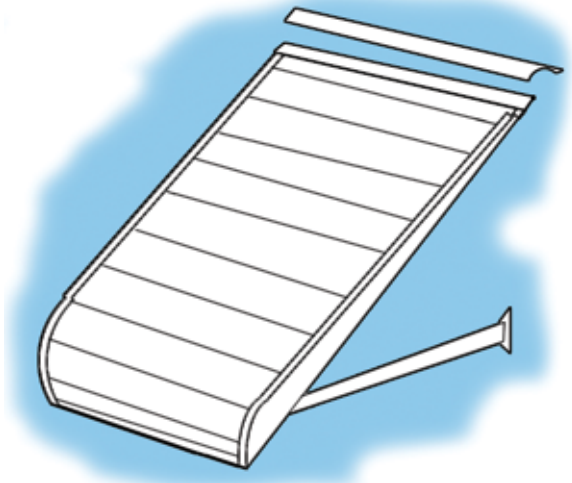

Adjustable Window Awnings

White baked-on enamel finish

- **0207801** White 36" Width-30" Projection
- **0207802** White 48" Width-30" Projection
- **0207803** White 40" Width-40" Projection