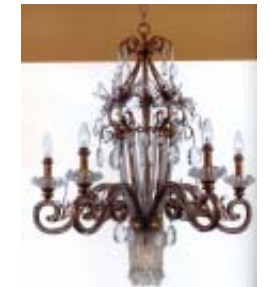

DF 4966 CH Chrome
 Qty: 40 @ \$99.95
 30"W x 21"H 6 x 100 A

K 11651 70 @ \$ 80.93
 24" Dia. x 11.5" H

DF 3093-02 Weathered Brass
 Qty: 100 @ \$85.32
 22.5" W. x 24 5/8" H
 3 G 16 1/2 + 2 x 60 CTC

SG 3432-06 - 20 @ \$ 743.75
 Antique Silver Finish
 Opalescent Swirl Glass
 27" Dia x 20" H x 40" L
 12 x 60W C