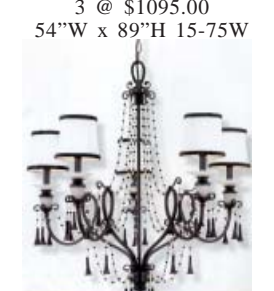

QZ MK5005K Mystic Balck Fin
White Silk Shade w/Black Trim
Qty: 24 @ $250.00
30"D x 31.5"H 5-60W Cand
Shades: 4.5" x 5.5" x 5"