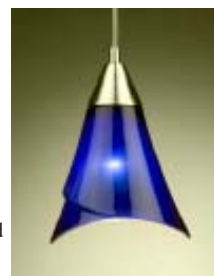

K 2901 NI Brushed
Nickel Fin
72 @ $70.00
14.5"W x 18.75"H
1-150W

====>>>>>>>>
K 2625 HZL Hazelnut
18"W x 24"H 3-100W
Qty: 50 @ $ 69.00

K 34208 BN
4314 @ $20.90
6"D x 8"H