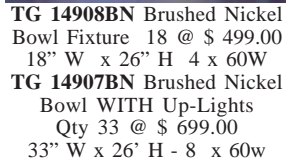

TG 14907BN Brushed Nickel
Bowl WITH Up-Lights
Qty 33 @ $ 699.00
33" W x 26" H - 8 x 60w