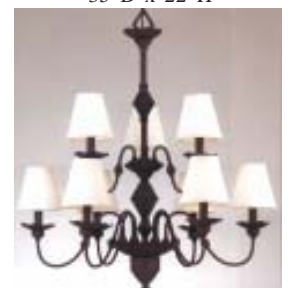

QZ RV 5009 VK Vintage Black Fin Eggshell Fabric Shades 10 @ $280.00
33"D x 34.5"H 9-60W Cand
Shades: 3" x 5.5" x 5.5"