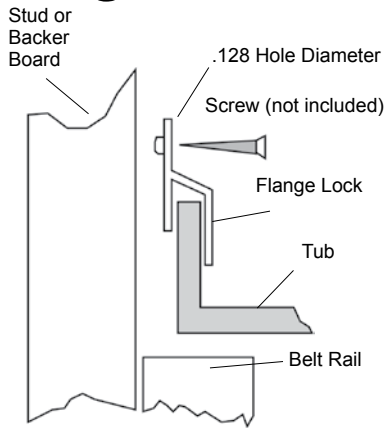

Bath/Tub Repair Kit

Comes with everything for the most demanding repairs to all types of plastics, fiberglass and even enamel bath fixtures. Shower stall cracks can be repaired in minutes.

0110235

Flange Locks